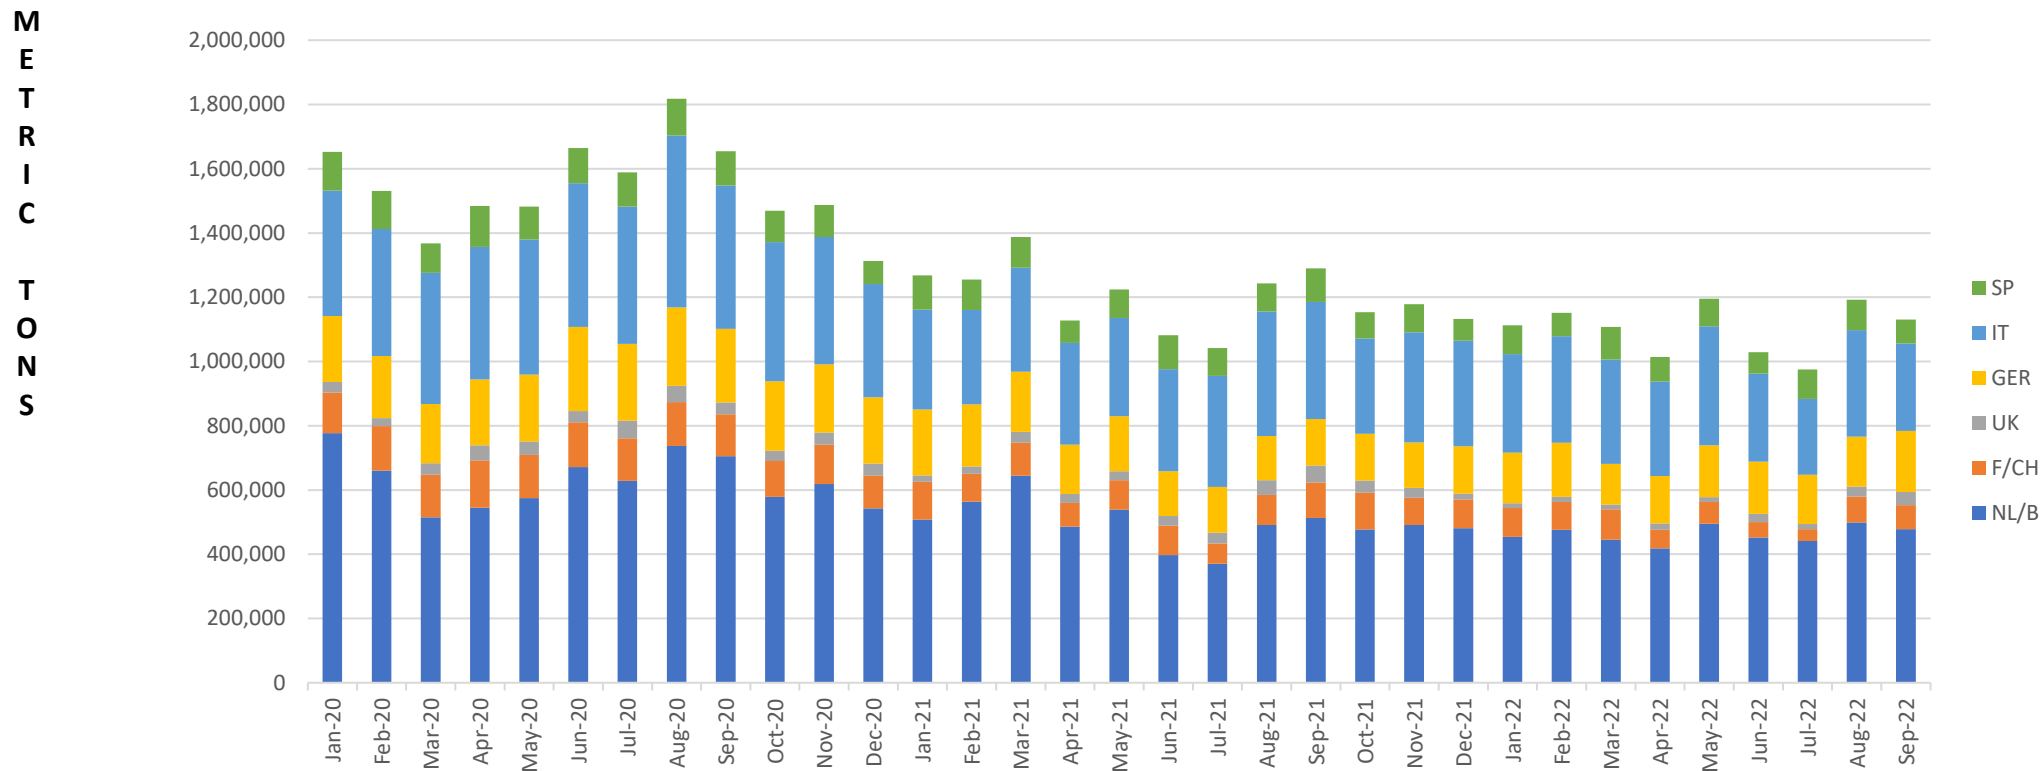

STOCKS OF WOOD PULP IN EUROPEAN PORTS : 2020 - 2022

Issue Date: 27 October 2022

Constantly revised