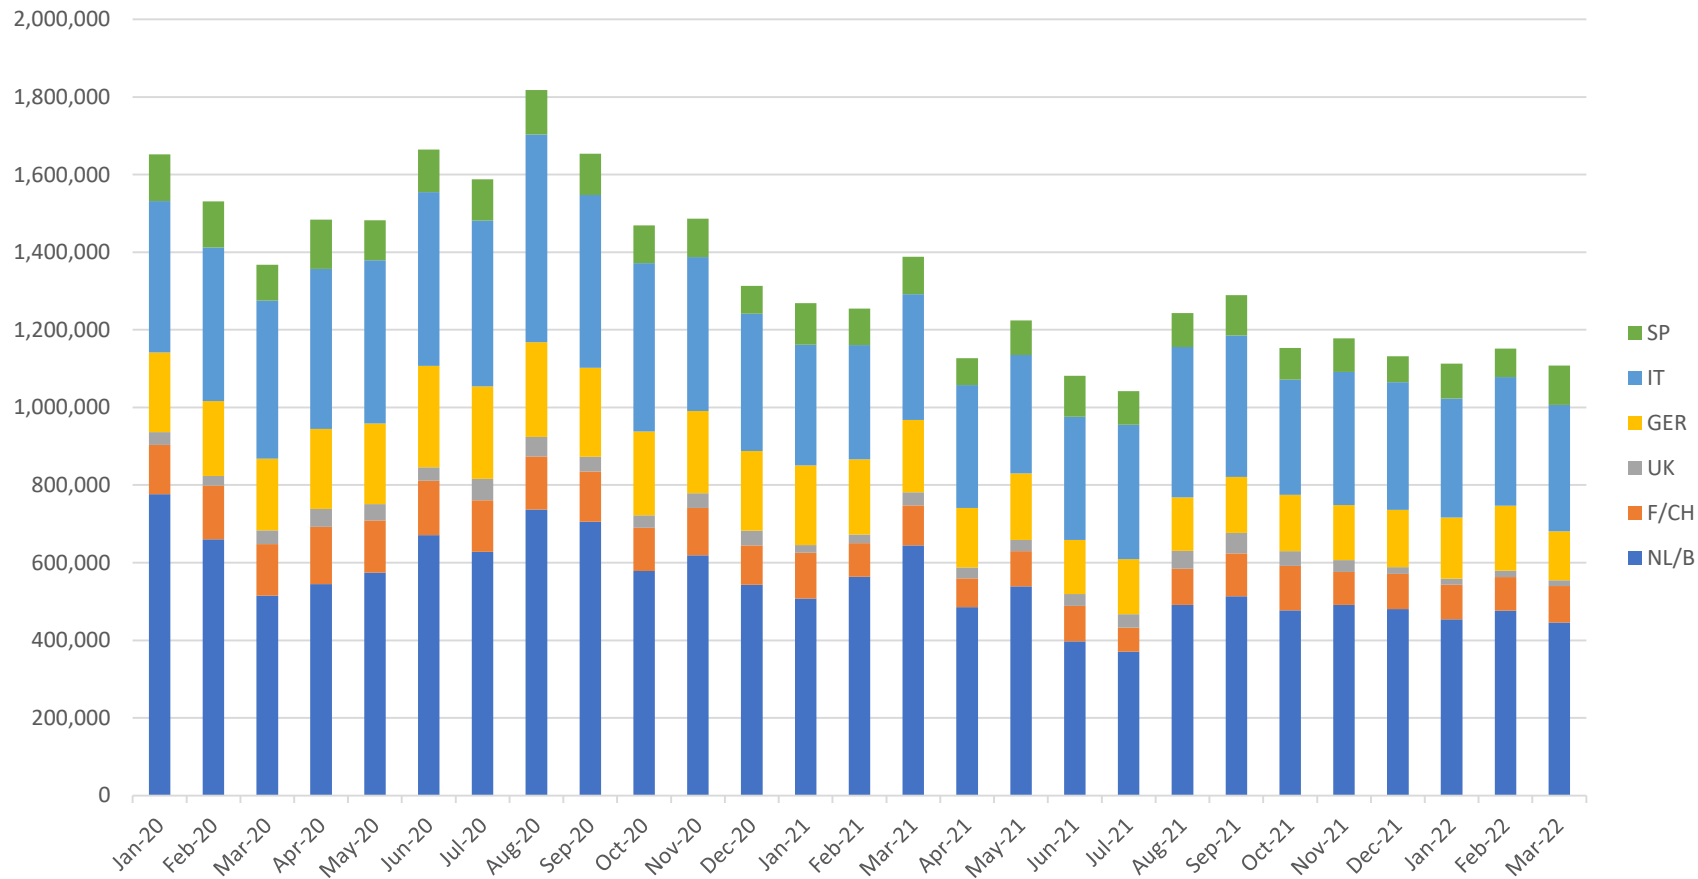

Stocks of Wood Pulp in European Ports : 2020 - 2022

M
E
T
R
I
C

T
O
N
S

Issue Date: 26 April 2022

Constantly revised