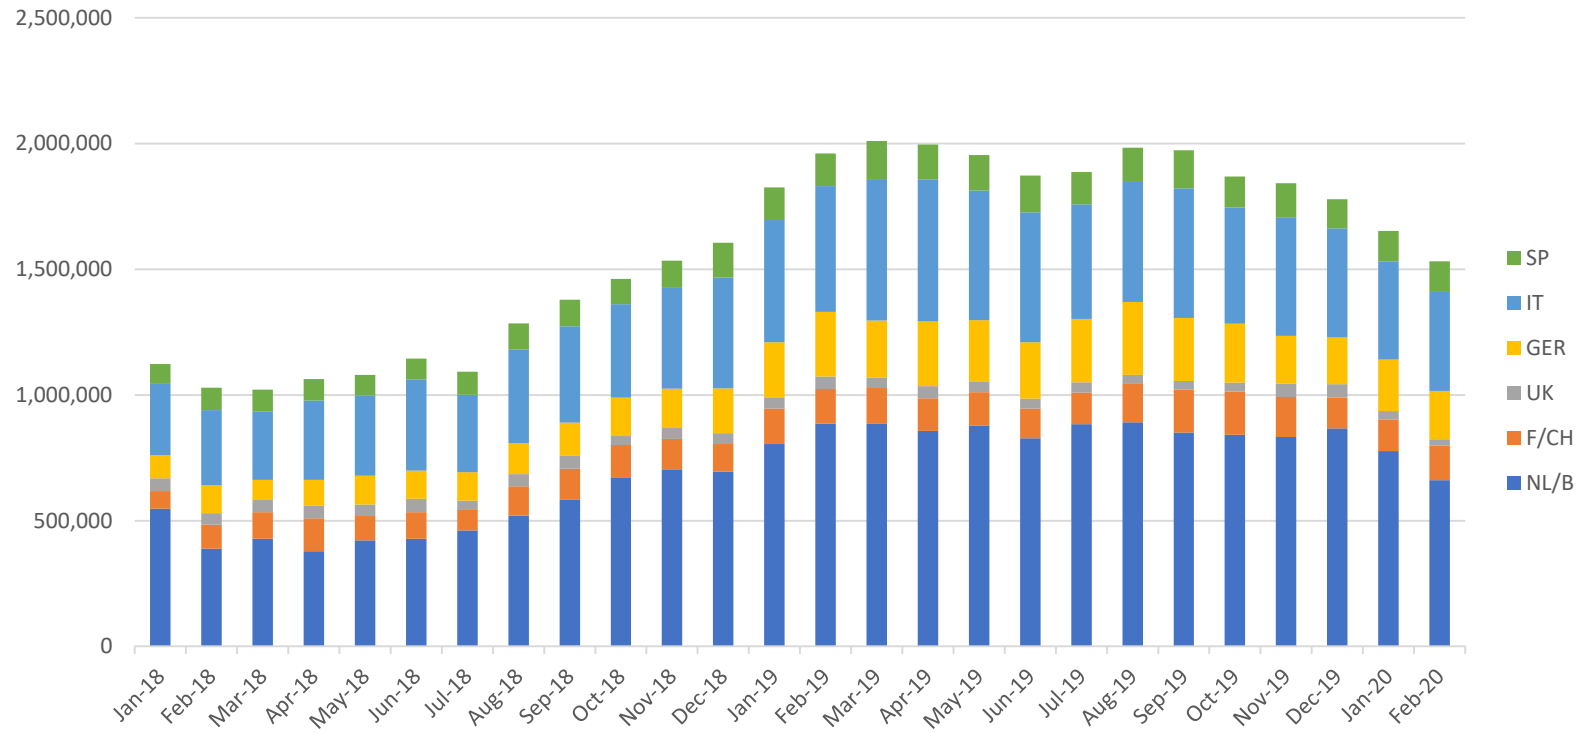

Stocks of Wood Pulp in European Ports : 2018 - 2020

M
E
T
R
I
C

T
O
N
S

Issue Date: 25 March 2020
Spain – Feb 2020 = Estimated

Constantly revised