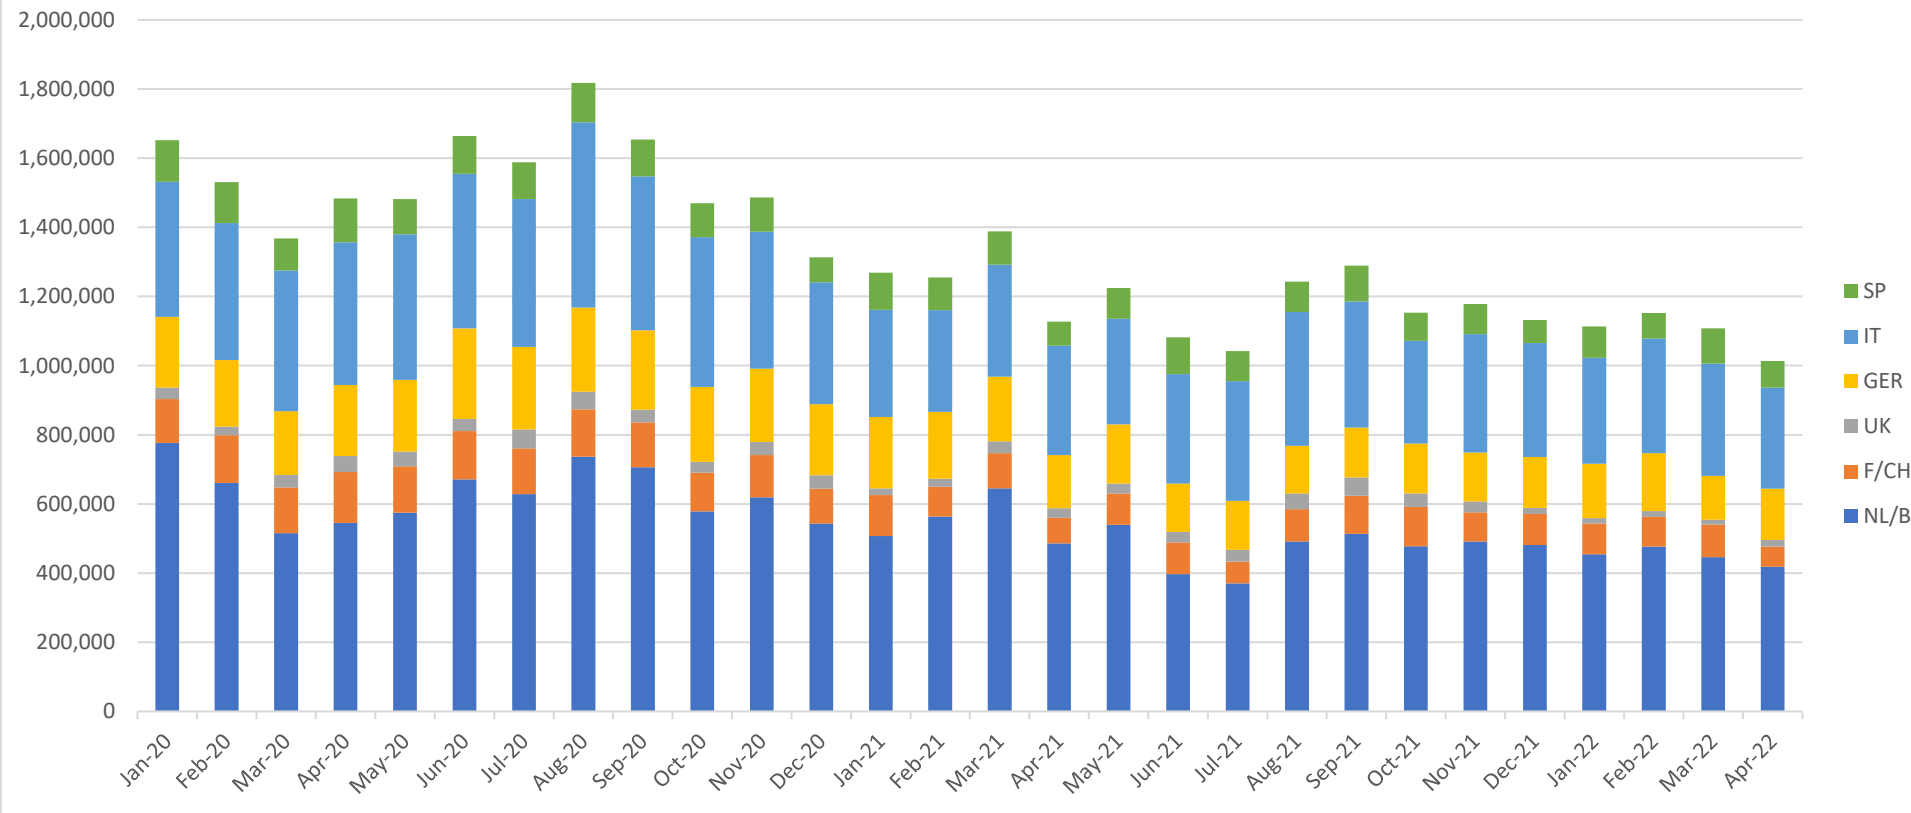

Stocks of Wood Pulp in European Ports : 2020 - 2022

M
E
T
R
I
C

T
O
N
S

Issue Date: 25 May 2022

Constantly revised